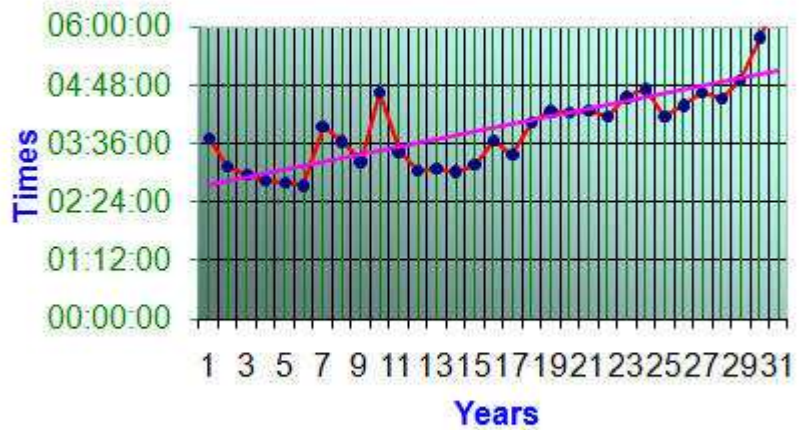

EVER PRESENT

Tony Tillbrooke, Victory AC

Tony Tillbrooke

Age	Year	Time
41	1981	3:42:24
42	1982	3:07:38
43	1983	2:57:42
44	1984	2:49:53
45	1985	2:47:34
46	1986	2:44:22
47	1987	3:56:06
48	1988	3:38:32
49	1989	3:13:42
50	1990	4:39:20
51	1991	3:25:59
52	1992	3:02:23
53	1993	3:05:22
54	1994	3:00:59
55	1995	3:09:28
56	1996	3:39:08
57	1997	3:22:33
58	1998	4:02:07
59	1999	4:15:33
60	2000	4:14:29
61	2001	4:16:44
62	2002	4:09:38
63	2003	4:32:48
64	2004	4:42:21
65	2005	4:09:30
66	2006	4:22:58
67	2007	4:38:16
68	2008	4:31:16
69	2009	4:53:50
70	2010	5:46:04
71	2011	6:42:59

London Marathons

Series1 Trend